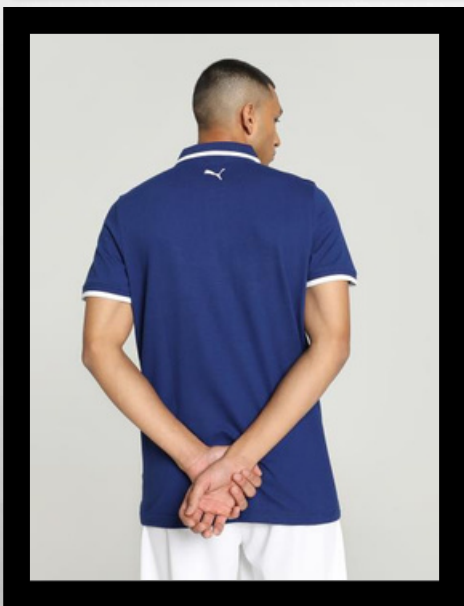

Material Information: 60% Cotton,
40% recycled poly pique

MRP : Rs. 2199

FOREVER **FASTER.**

Men's Essential Tee Round Neck

Material Information:
100% Recycled polyester interlock

MRP : Rs.1499

FOREVER **FASTER.**