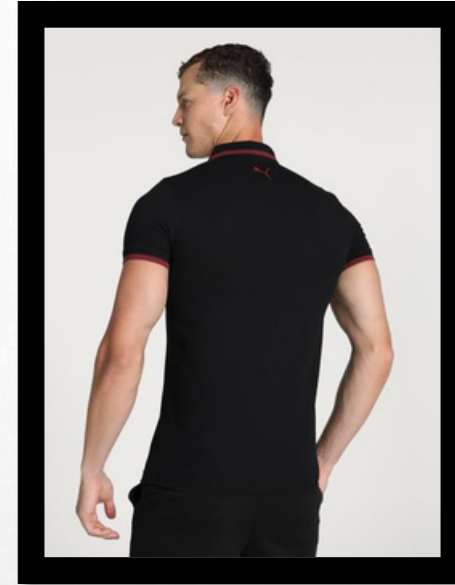

MRP : Rs. 1899

Material Information
60% Cotton, 40%
recycled poly pique

FOREVER **FASTER.**

Men's Archive ESSPolo

MRP : Rs. 1899

Material Information

60% Cotton, 40% recycled poly pique

FOREVER **FASTER.**