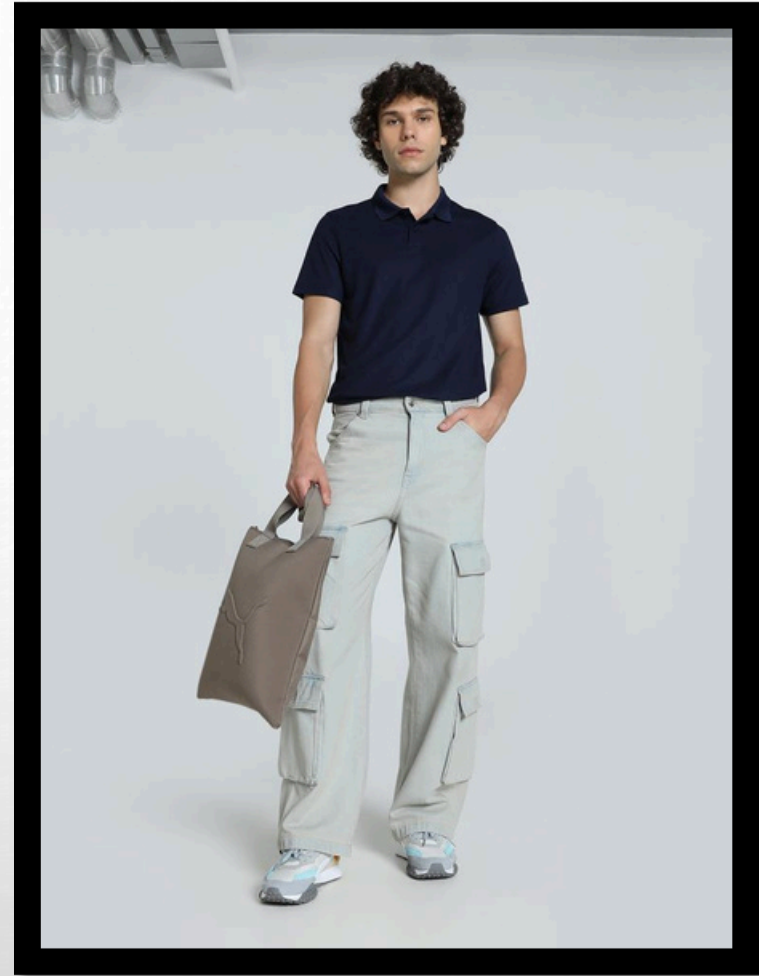

PUMA CATALOGUE

APPAREL COLLECTION

FOREVER **FASTER.**

ESS Cat Logo Poly Polo

Material Information

100 % POLYESTER

MRP: 1799

ESS Cat Logo Poly Polo