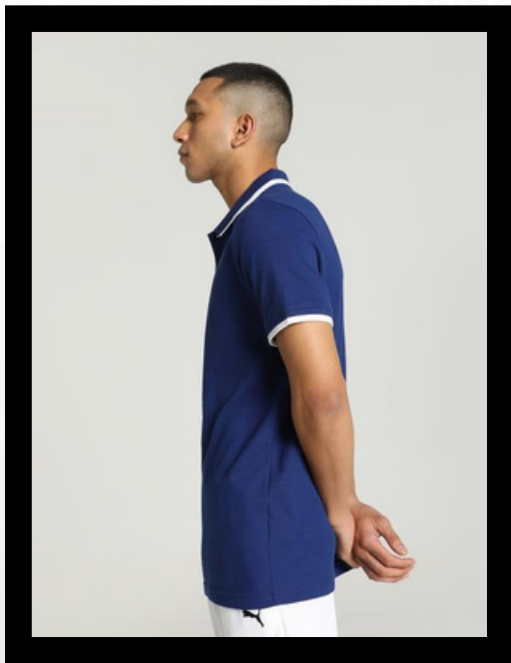

Men's ESS PiqueTipping Polo

Material Information: 60% Cotton,
40% recycled poly pique

MRP : Rs. 2199